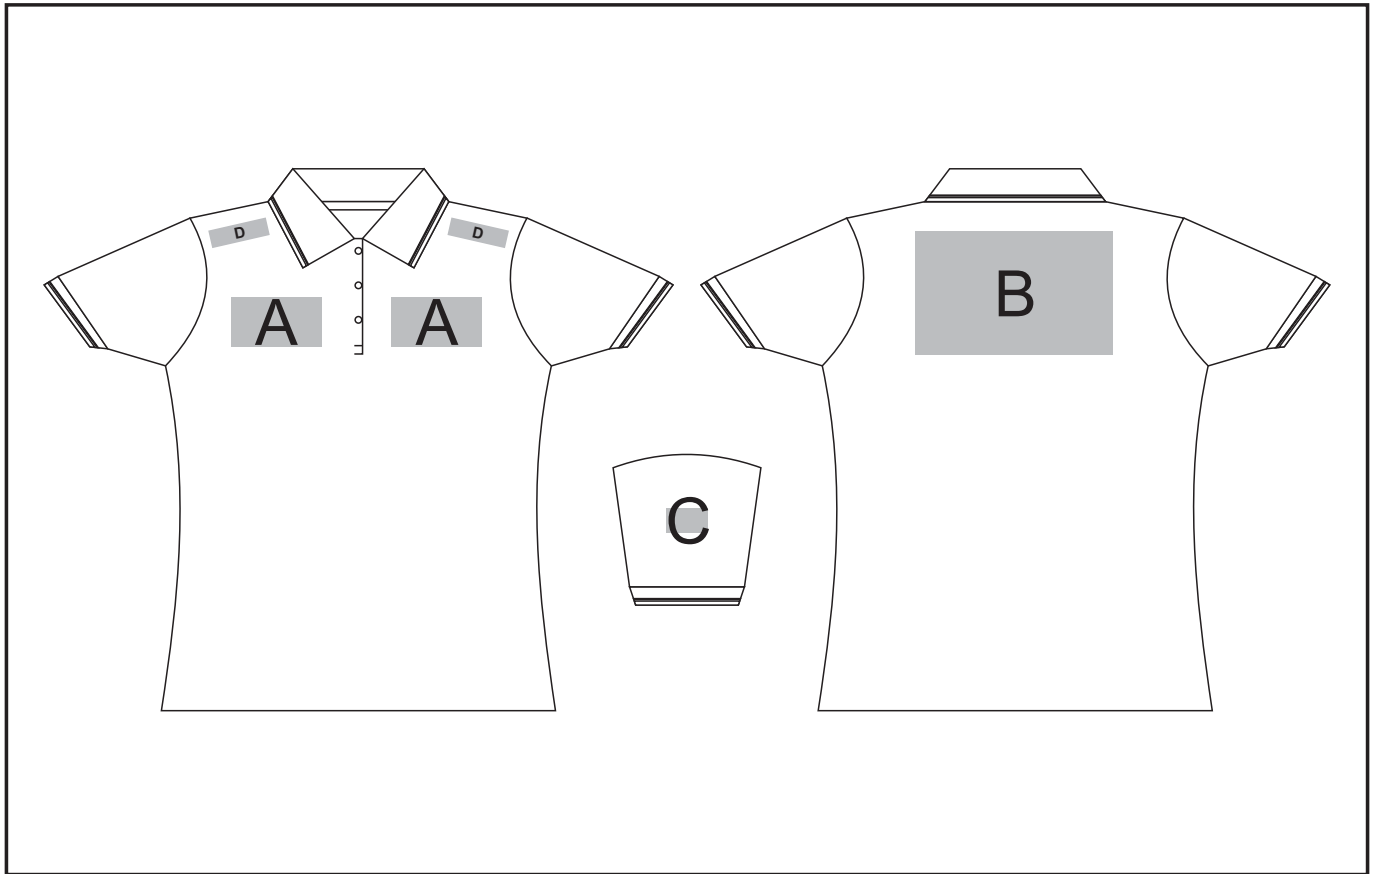

BIZ-4855

Cambridge Golf Shirt Ladies

Need to know:

- Includes 1-Position Embroidery **OR** 1-Position Digital Transfer (setup fee applies)
- **EMB/DTC inclusive parameters:** Left/Right Chest = 100mm x 100mm **OR** Back = 8000mm²
- Please note Pos D will be branded +/- 20mm from the top seam

Branding Options:

Position A

1. Embroidery (EMB) - 9 colours
Size: 100mm diameter
2. Screen Print (SC) - 6 colours
Size: 100mm wide x 60mm high
3. Digital Transfer Clothing (DTC) - Full colour
Size: 100mm wide x 100mm high

1. Embroidery (EMB) - 9 colours
Size: 200mm wide x 150mm high
2. Screen Print (SC) - 6 colours
Size: 260mm wide x 150mm high
3. Digital Transfer Clothing (DTC) - Full colour
Size: 210mm wide x 148mm high

Position D

1. Digital Transfer Clothing (DTC) - Full Colour
Size: 70mm wide x 20mm high